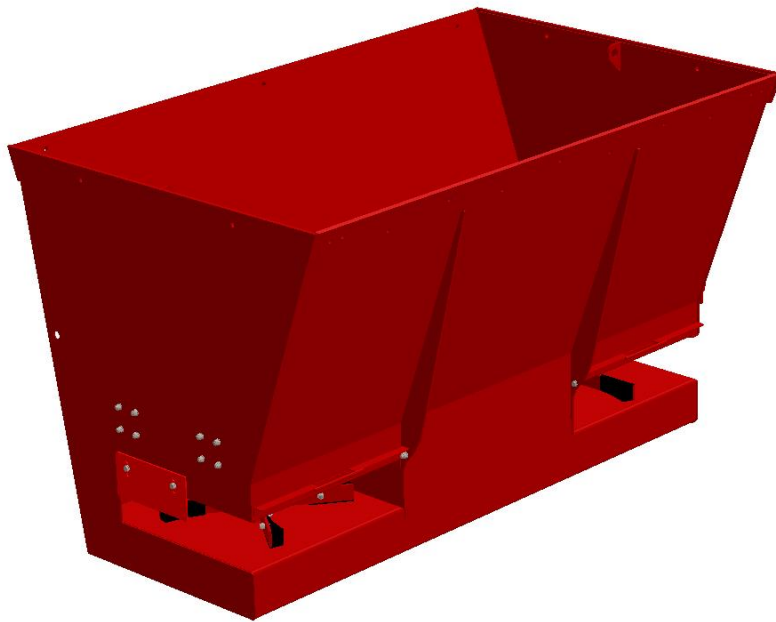

AG PRODUCTS

FS200

PARTS MANUAL

Garnett Farms Engineering Limited
Hales Pasture Farm
Allstock, Nr Knutsford
Cheshire, WA16 9LT, U.K.

AUGERS
SEE PAGE 3

HOPPER, COVERS AND
PANELS
SEE PAGE 5

HYDRAULICS, PIPES
AND FITTINGS
SEE PAGE 6

SPINNERS
SEE PAGE 4

ITEM	NUMBER	QTY.
1	A1109	1
2	A1110	1
3	P1129	2
4	X21001	2
5	X31001	2
6	X22001	2
7	X11029	4
8	X11062	4
9	X11026	16
10	X11003	8
11	X11057	8
12	X11028	16
13	X11001	8
14	X11061	8

ITEM	NUMBER	QTY.
1	A1103	2
2	A1108	1
3	A1125	8
4	P1104	2
5	X21001	2
6	X21002	2
7	X31002	1
8	X22001	2
9	X32001	1
10	X32004	1
11	X32003	2
12	X32002	2
13	X32005	1
14	X32006	1
15	X11028	4
16	X11002	3
17	X11060	1
18	X11026	30
19	X11003	20
20	X11063	8
21	X11051	2
22	X11052	6
23	X11027	6
24	X11006	6

ITEM	NUMBER	QTY.
1	A1100	1
2	A1101	1
3	A1102	1
4	A1117	2
5	A1126	1
6	A1127	1
7	P1106	1
8	P1105	2
9	P1111	1
10	P1131	1
11	A1128	1
12	X11028	8
13	X11001	8
14	X11026	16
15	X11003	6
16	X11027	8
17	X11006	4
18	X11055	4
19	X11064	4
20	X11056	6
21	X11053	4