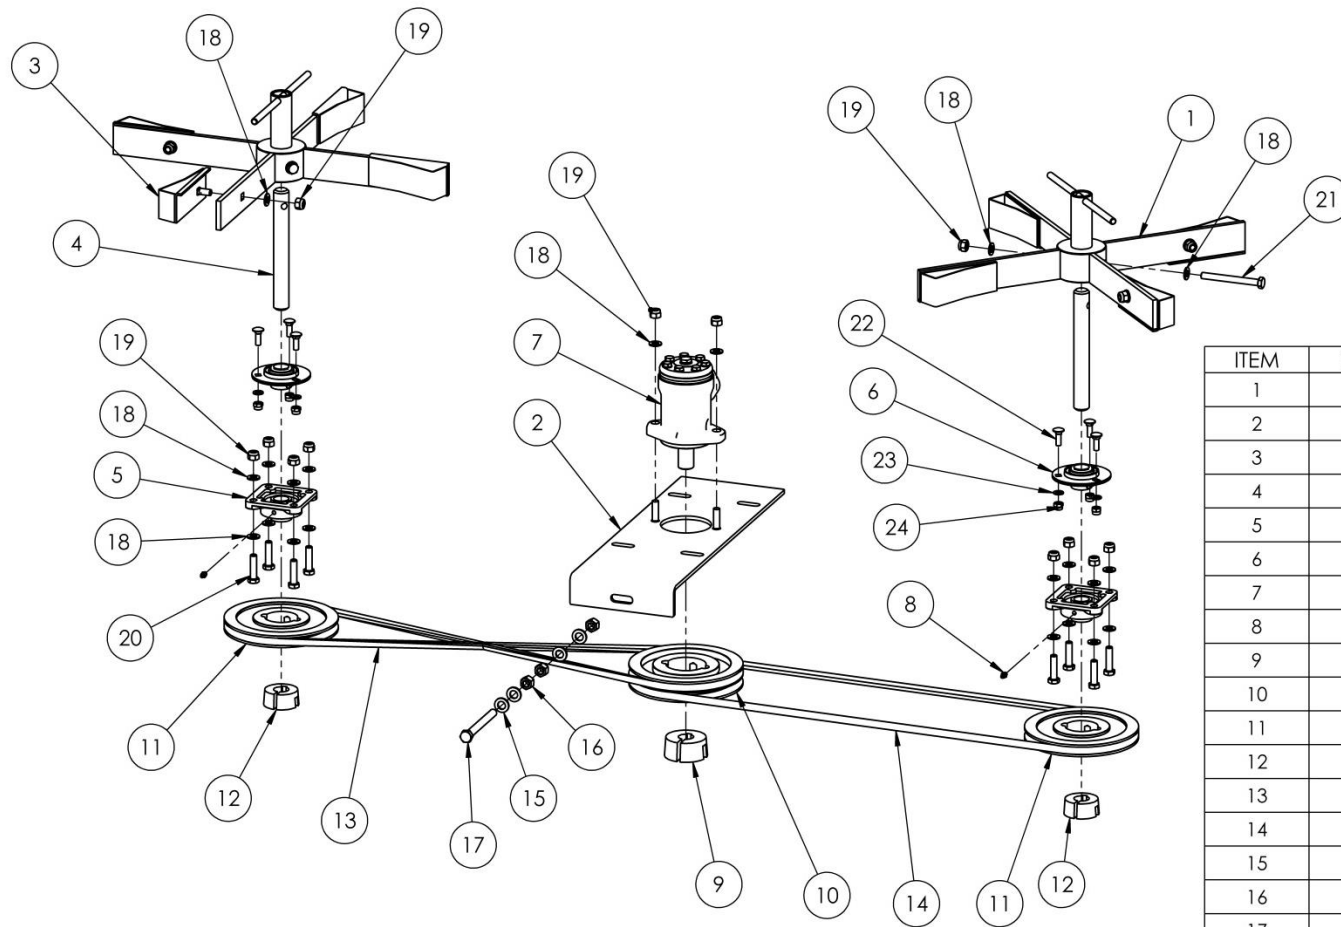

AG PRODUCTS

FS200

PARTS MANUAL

Garnett Farms Engineering Limited
Hales Pasture Farm
Allstock, Nr Knutsford
Cheshire, WA16 9LT, U.K.

AUGERS
SEE PAGE 3

HOPPER, COVERS AND
PANELS
SEE PAGE 5

HYDRAULICS, PIPES
AND FITTINGS
SEE PAGE 6

SPINNERS
SEE PAGE 4

ITEM	NUMBER	QTY.
1	A1109	1
2	A1110	1
3	P1129	2
4	X21001	2
5	X31001	2
6	X22001	2
7	X11029	4
8	X11062	4
9	X11026	16
10	X11003	8
11	X11057	8
12	X11028	16
13	X11001	8
14	X11061	8

ITEM	NUMBER	QTY.
1	A1103	2
2	A1108	1
3	A1125	8
4	P1104	2
5	X21001	2
6	X21002	2
7	X31002	1
8	X22001	2
9	X32001	1
10	X32004	1
11	X32003	2
12	X32002	2
13	X32005	1
14	X32006	1
15	X11028	4
16	X11002	3
17	X11060	1
18	X11026	30
19	X11003	20
20	X11063	8
21	X11051	2
22	X11052	6
23	X11027	6
24	X11006	6

ITEM	NUMBER	QTY.
1	A1100	1
2	A1101	1
3	A1102	1
4	A1117	2
5	A1126	1
6	A1127	1
7	P1106	1
8	P1105	2
9	P1111	1
10	P1131	1
11	A1128	1
12	X11028	8
13	X11001	8
14	X11026	16
15	X11003	6
16	X11027	8
17	X11006	4
18	X11055	4
19	X11064	4
20	X11056	6
21	X11053	4

ITEM	NUMBER	QTY.
1	X31001	2
2	X31002	1
3	X31101	6
4	X31102	5
5	X31104	1
6	X31103	2
7	X31201	1
8	X31204	1
9	X31203	1
10	X31202	1
11	X31205	2
12	X31051	1
13	X11076	4
14	X11027	4
15	X11006	4