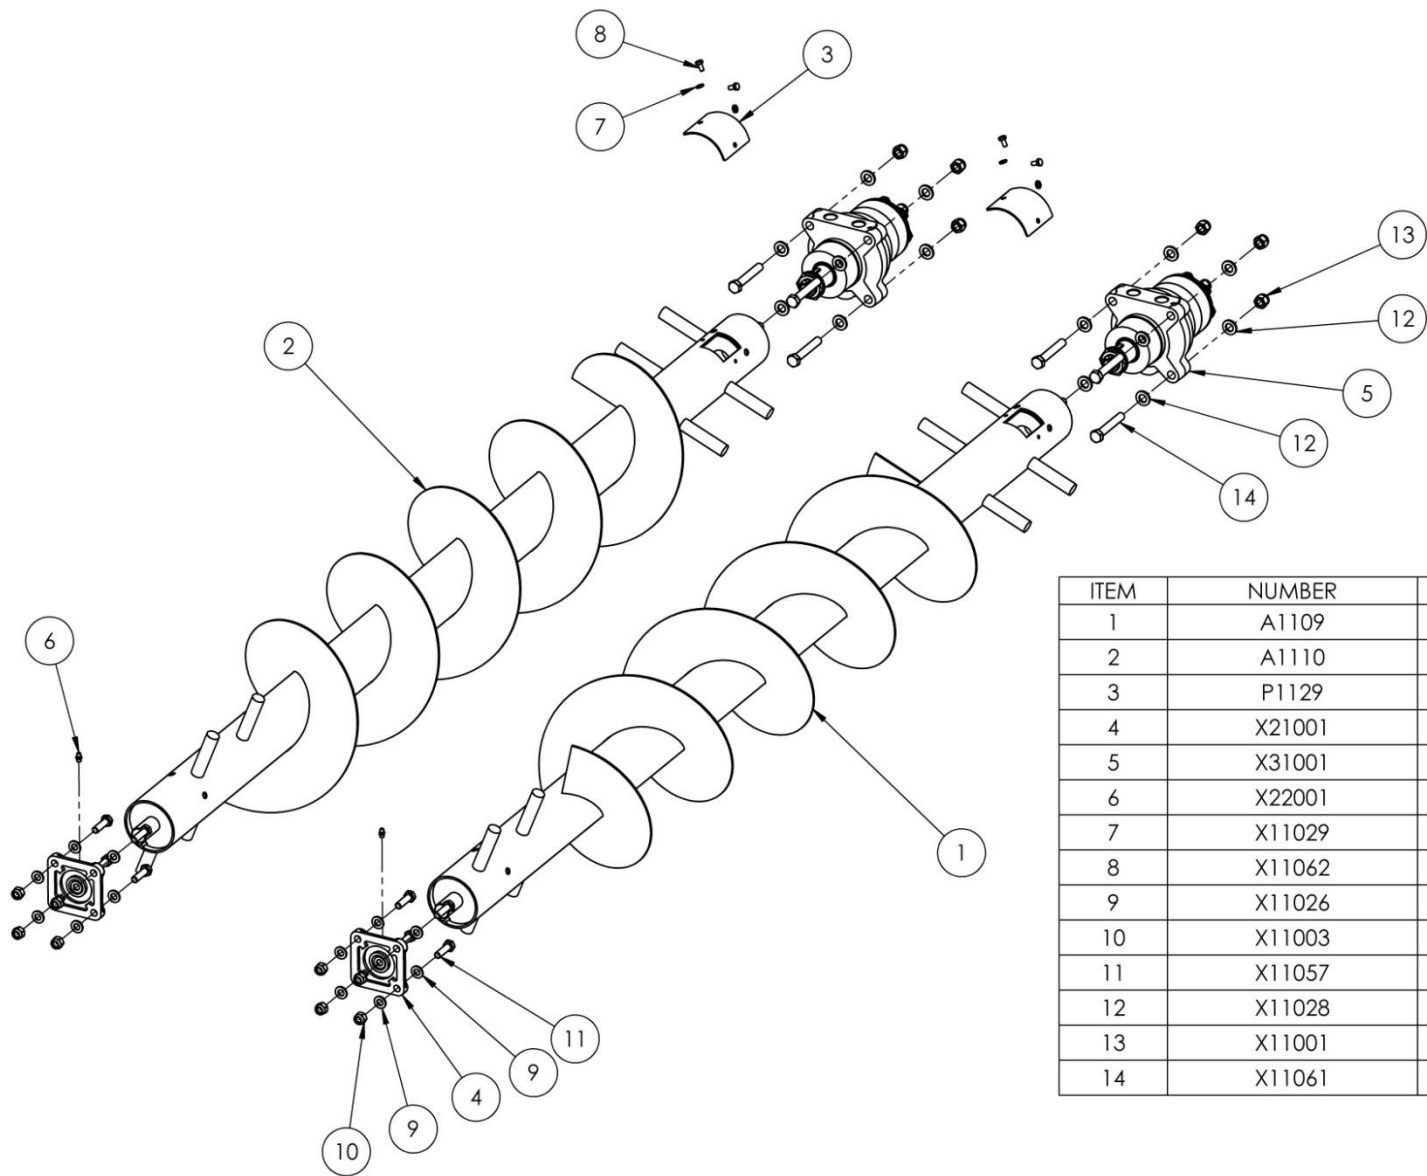

AG PRODUCTS

FS200

PARTS MANUAL

Garnett Farms Engineering Limited
Hales Pasture Farm
Allstock, Nr Knutsford
Cheshire, WA16 9LT, U.K.

AUGERS
SEE PAGE 3

HOPPER, COVERS AND
PANELS
SEE PAGE 5

HYDRAULICS, PIPES
AND FITTINGS
SEE PAGE 6

SPINNERS
SEE PAGE 4

ITEM	NUMBER	QTY.
1	A1109	1
2	A1110	1
3	P1129	2
4	X21001	2
5	X31001	2
6	X22001	2
7	X11029	4
8	X11062	4
9	X11026	16
10	X11003	8
11	X11057	8
12	X11028	16
13	X11001	8
14	X11061	8

ITEM	NUMBER	QTY.
1	A1103	2
2	A1108	1
3	A1125	8
4	P1104	2
5	X21001	2
6	X21002	2
7	X31002	1
8	X22001	2
9	X32001	1
10	X32004	1
11	X32003	2
12	X32002	2
13	X32005	1
14	X32006	1
15	X11028	4
16	X11002	3
17	X11060	1
18	X11026	30
19	X11003	20
20	X11063	8
21	X11051	2
22	X11052	6
23	X11027	6
24	X11006	6

ITEM	NUMBER	QTY.
1	A1100	1
2	A1101	1
3	A1102	1
4	A1117	2
5	A1126	1
6	A1127	1
7	P1106	1
8	P1105	2
9	P1111	1
10	P1131	1
11	A1128	1
12	X11028	8
13	X11001	8
14	X11026	16
15	X11003	6
16	X11027	8
17	X11006	4
18	X11055	4
19	X11064	4
20	X11056	6
21	X11053	4

ITEM	NUMBER	QTY.
1	X31001	2
2	X31002	1
3	X31101	6
4	X31102	5
5	X31104	1
6	X31103	2
7	X31201	1
8	X31204	1
9	X31203	1
10	X31202	1
11	X31205	2
12	X31051	1
13	X11076	4
14	X11027	4
15	X11006	4