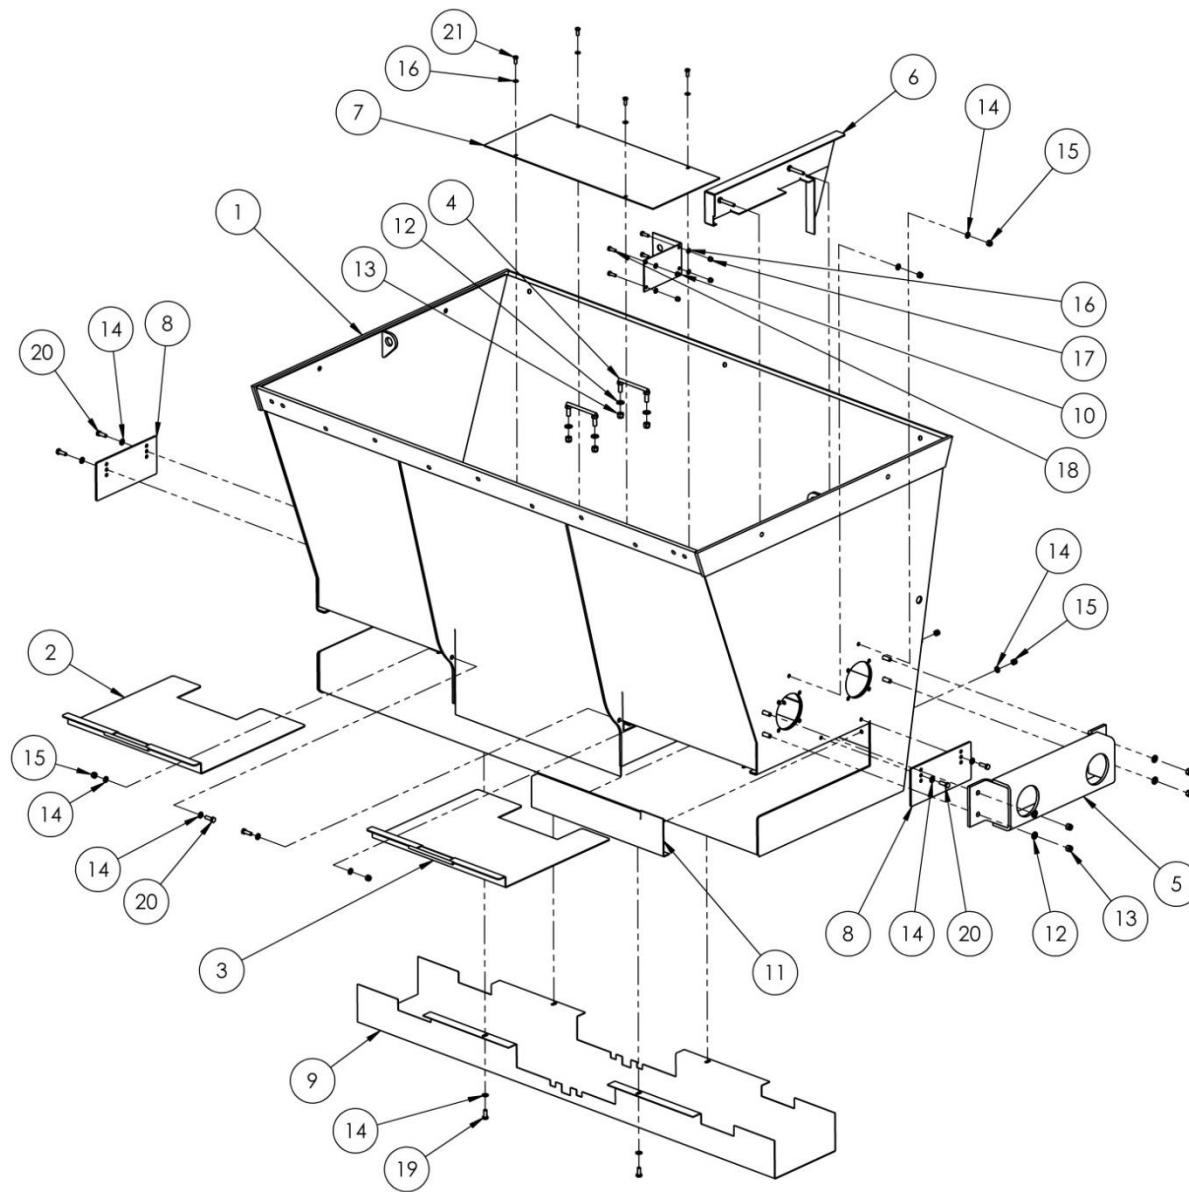

AG PRODUCTS

FS200

PARTS MANUAL

Garnett Farms Engineering Limited
Hales Pasture Farm
Allstock, Nr Knutsford
Cheshire, WA16 9LT, U.K.

AUGERS
SEE PAGE 3

HOPPER, COVERS AND
PANELS
SEE PAGE 5

HYDRAULICS, PIPES
AND FITTINGS
SEE PAGE 6

SPINNERS
SEE PAGE 4

ITEM	NUMBER	QTY.
1	A1109	1
2	A1110	1
3	P1129	2
4	X21001	2
5	X31001	2
6	X22001	2
7	X11029	4
8	X11062	4
9	X11026	16
10	X11003	8
11	X11057	8
12	X11028	16
13	X11001	8
14	X11061	8

ITEM	NUMBER	QTY.
1	A1103	2
2	A1108	1
3	A1125	8
4	P1104	2
5	X21001	2
6	X21002	2
7	X31002	1
8	X22001	2
9	X32001	1
10	X32004	1
11	X32003	2
12	X32002	2
13	X32005	1
14	X32006	1
15	X11028	4
16	X11002	3
17	X11060	1
18	X11026	30
19	X11003	20
20	X11063	8
21	X11051	2
22	X11052	6
23	X11027	6
24	X11006	6

ITEM	NUMBER	QTY.
1	A1100	1
2	A1101	1
3	A1102	1
4	A1117	2
5	A1126	1
6	A1127	1
7	P1106	1
8	P1105	2
9	P1111	1
10	P1131	1
11	A1128	1
12	X11028	8
13	X11001	8
14	X11026	16
15	X11003	6
16	X11027	8
17	X11006	4
18	X11055	4
19	X11064	4
20	X11056	6
21	X11053	4

ITEM	NUMBER	QTY.
1	X31001	2
2	X31002	1
3	X31101	6
4	X31102	5
5	X31104	1
6	X31103	2
7	X31201	1
8	X31204	1
9	X31203	1
10	X31202	1
11	X31205	2
12	X31051	1
13	X11076	4
14	X11027	4
15	X11006	4