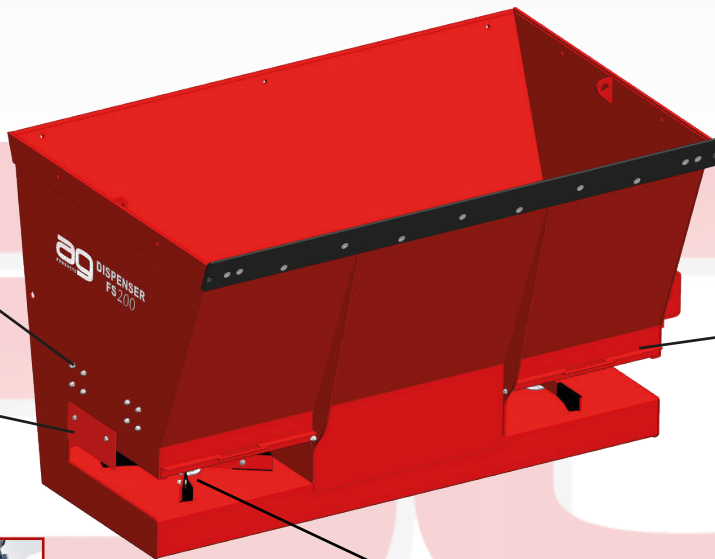

# Poultry Dispenser

The AG FS200/FS200 Xtra Dispenser is specifically designed for bedding poultry/broiler houses.

It is labour-saving and gives a more even and economical use of bedding material. Growers report reduced downgrading due to less hock burn. Turnaround time between crops is significantly reduced.

The FS200 has a full spreading arc of 5-10 metres and works well with materials such as shavings, husks and other pre-chopped bedding materials.

Triple-sealed bearings

3 positions for changing the spread pattern

Optional wear blade

Adjustable plates to adjust the flow rate

Spinners for more efficient bedding spread. Spreading tips can be removed to adjust spread from fine particles to large particles

Tractor-mounted

Loader-mounted

Half spread

Full spread

The FS200 Xtra has an easily accessible lever which can shut off one side of the machine, allowing a half-spread.

This ensures the bedding of poultry houses to be as efficient as possible.