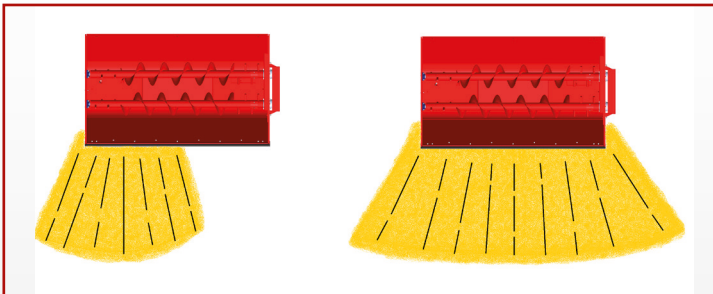

# Poultry Dispenser

The AG FS200/FS200 Xtra Dispenser is specifically designed for bedding poultry/broiler houses.

It is labour-saving and gives a more even and economical use of bedding material. Growers report reduced downgrading due to less hock burn. Turnaround time between crops is significantly reduced.

The FS200 has a full spreading arc of 5-10 metres and works well with materials such as shavings, husks and other pre-chopped bedding materials.

Triple-sealed bearings

3 positions for changing the spread pattern

Optional wear blade

Adjustable plates to adjust the flow rate

Spinners for more efficient bedding spread. Spreading tips can be removed to adjust spread from fine particles to large particles

Tractor-mounted

Loader-mounted

Half spread

Full spread

The FS200 Xtra has an easily accessible lever which can shut off one side of the machine, allowing a half-spread.

This ensures the bedding of poultry houses to be as efficient as possible.